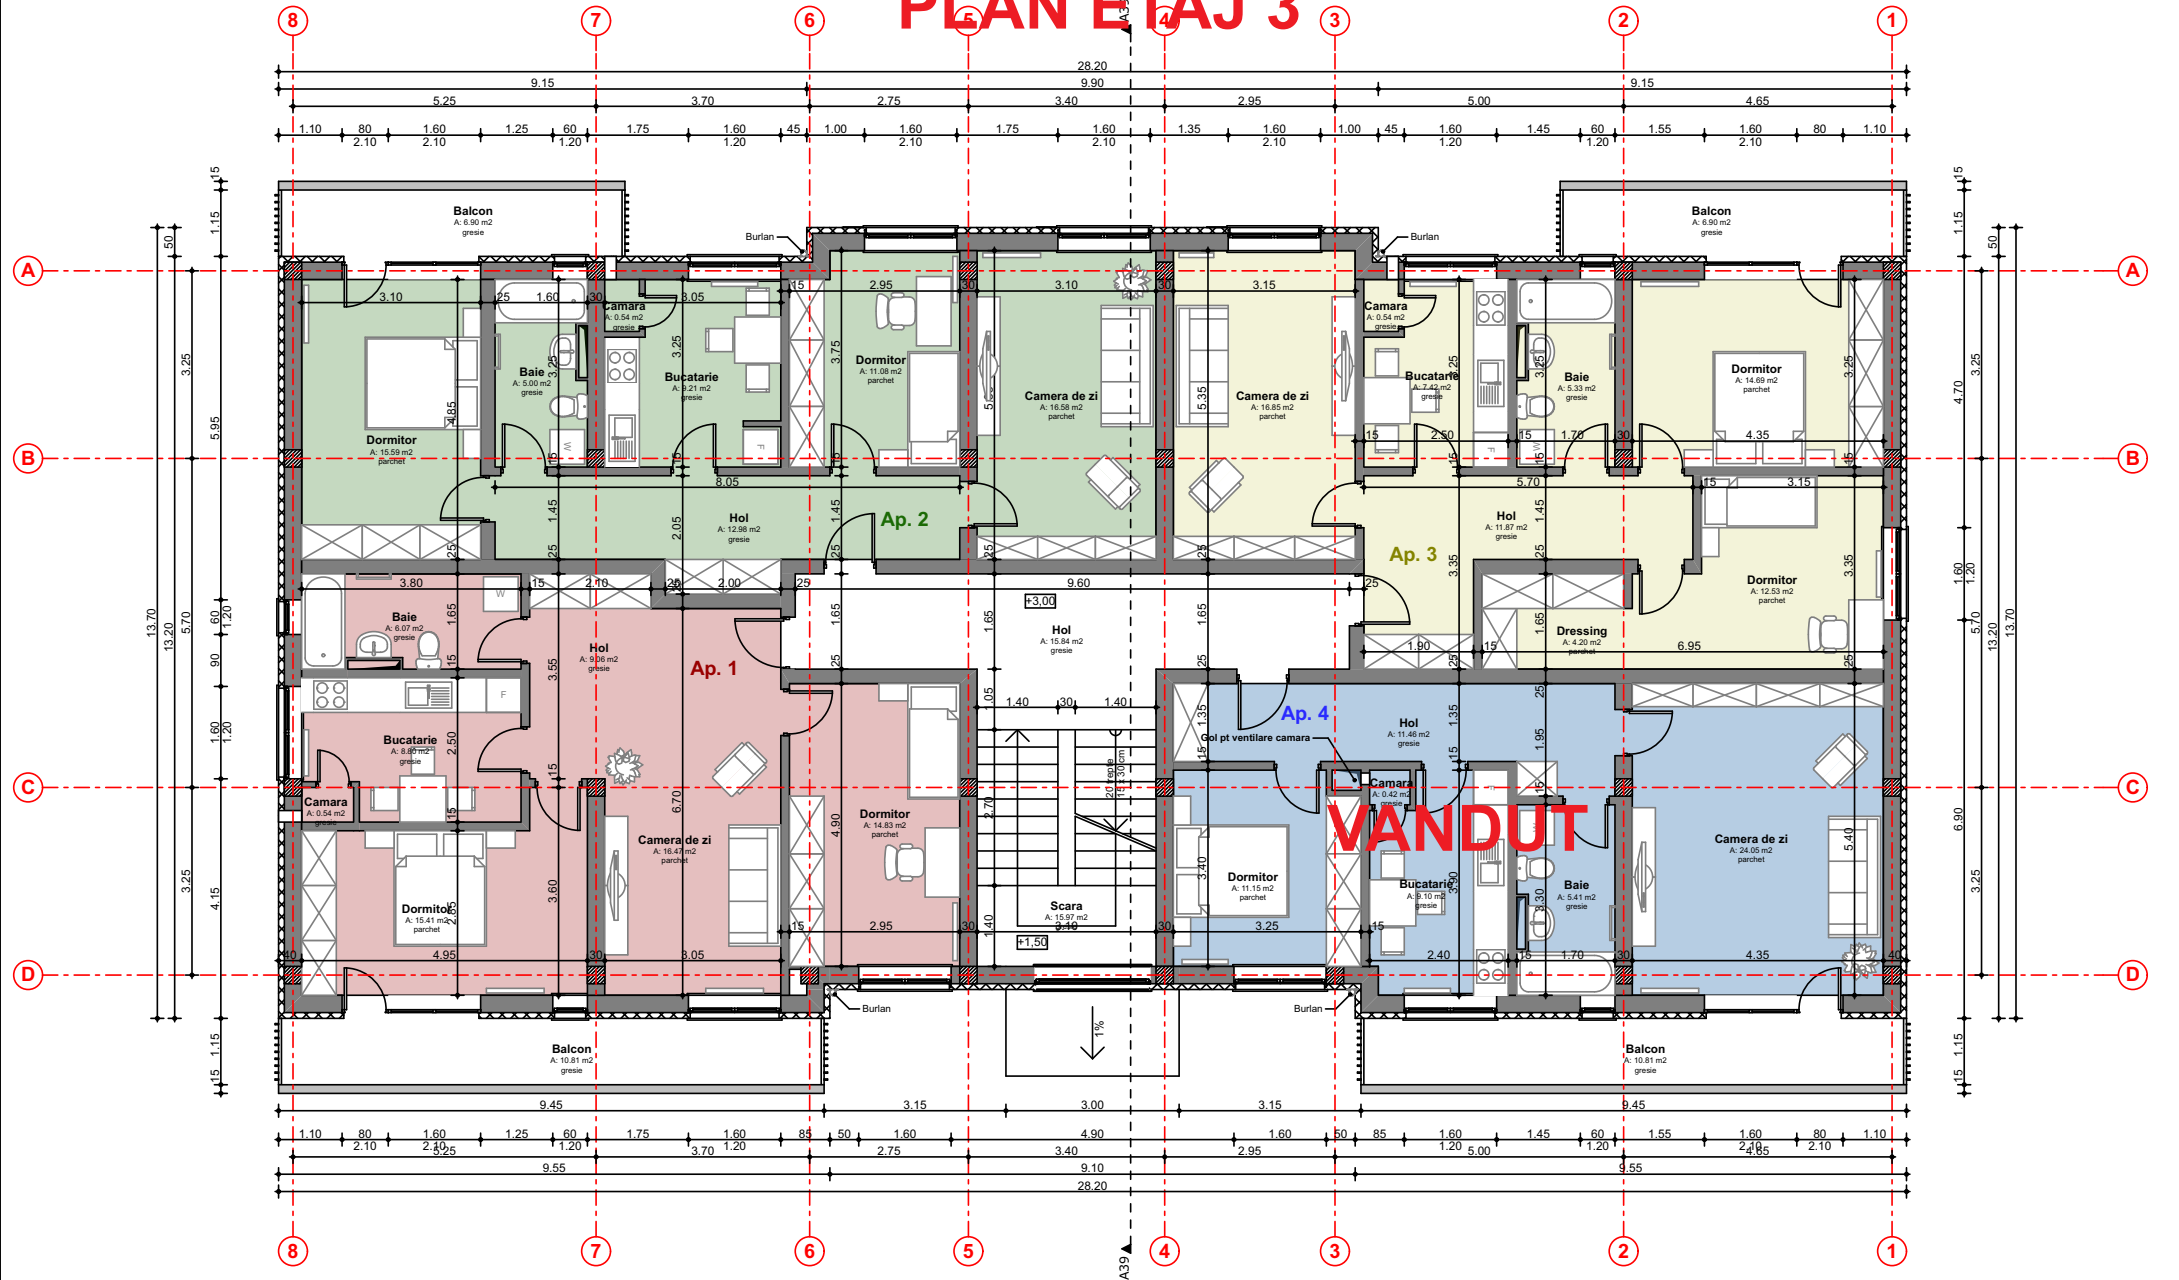

PLAN ETAJ 3

VANDUT

Ap. 1 --- S utila = 71.18 mp (+balcon 10.81 mp)

Ap. 2 --- S utila = 70.98 mp (+balcon 6.90 mp)

Ap. 3 --- S utila = 73.43 mp (+balcon 6.90 mp)

Ap. 4 --- S utila = 61.59 mp (+balcon 10.81 mp)